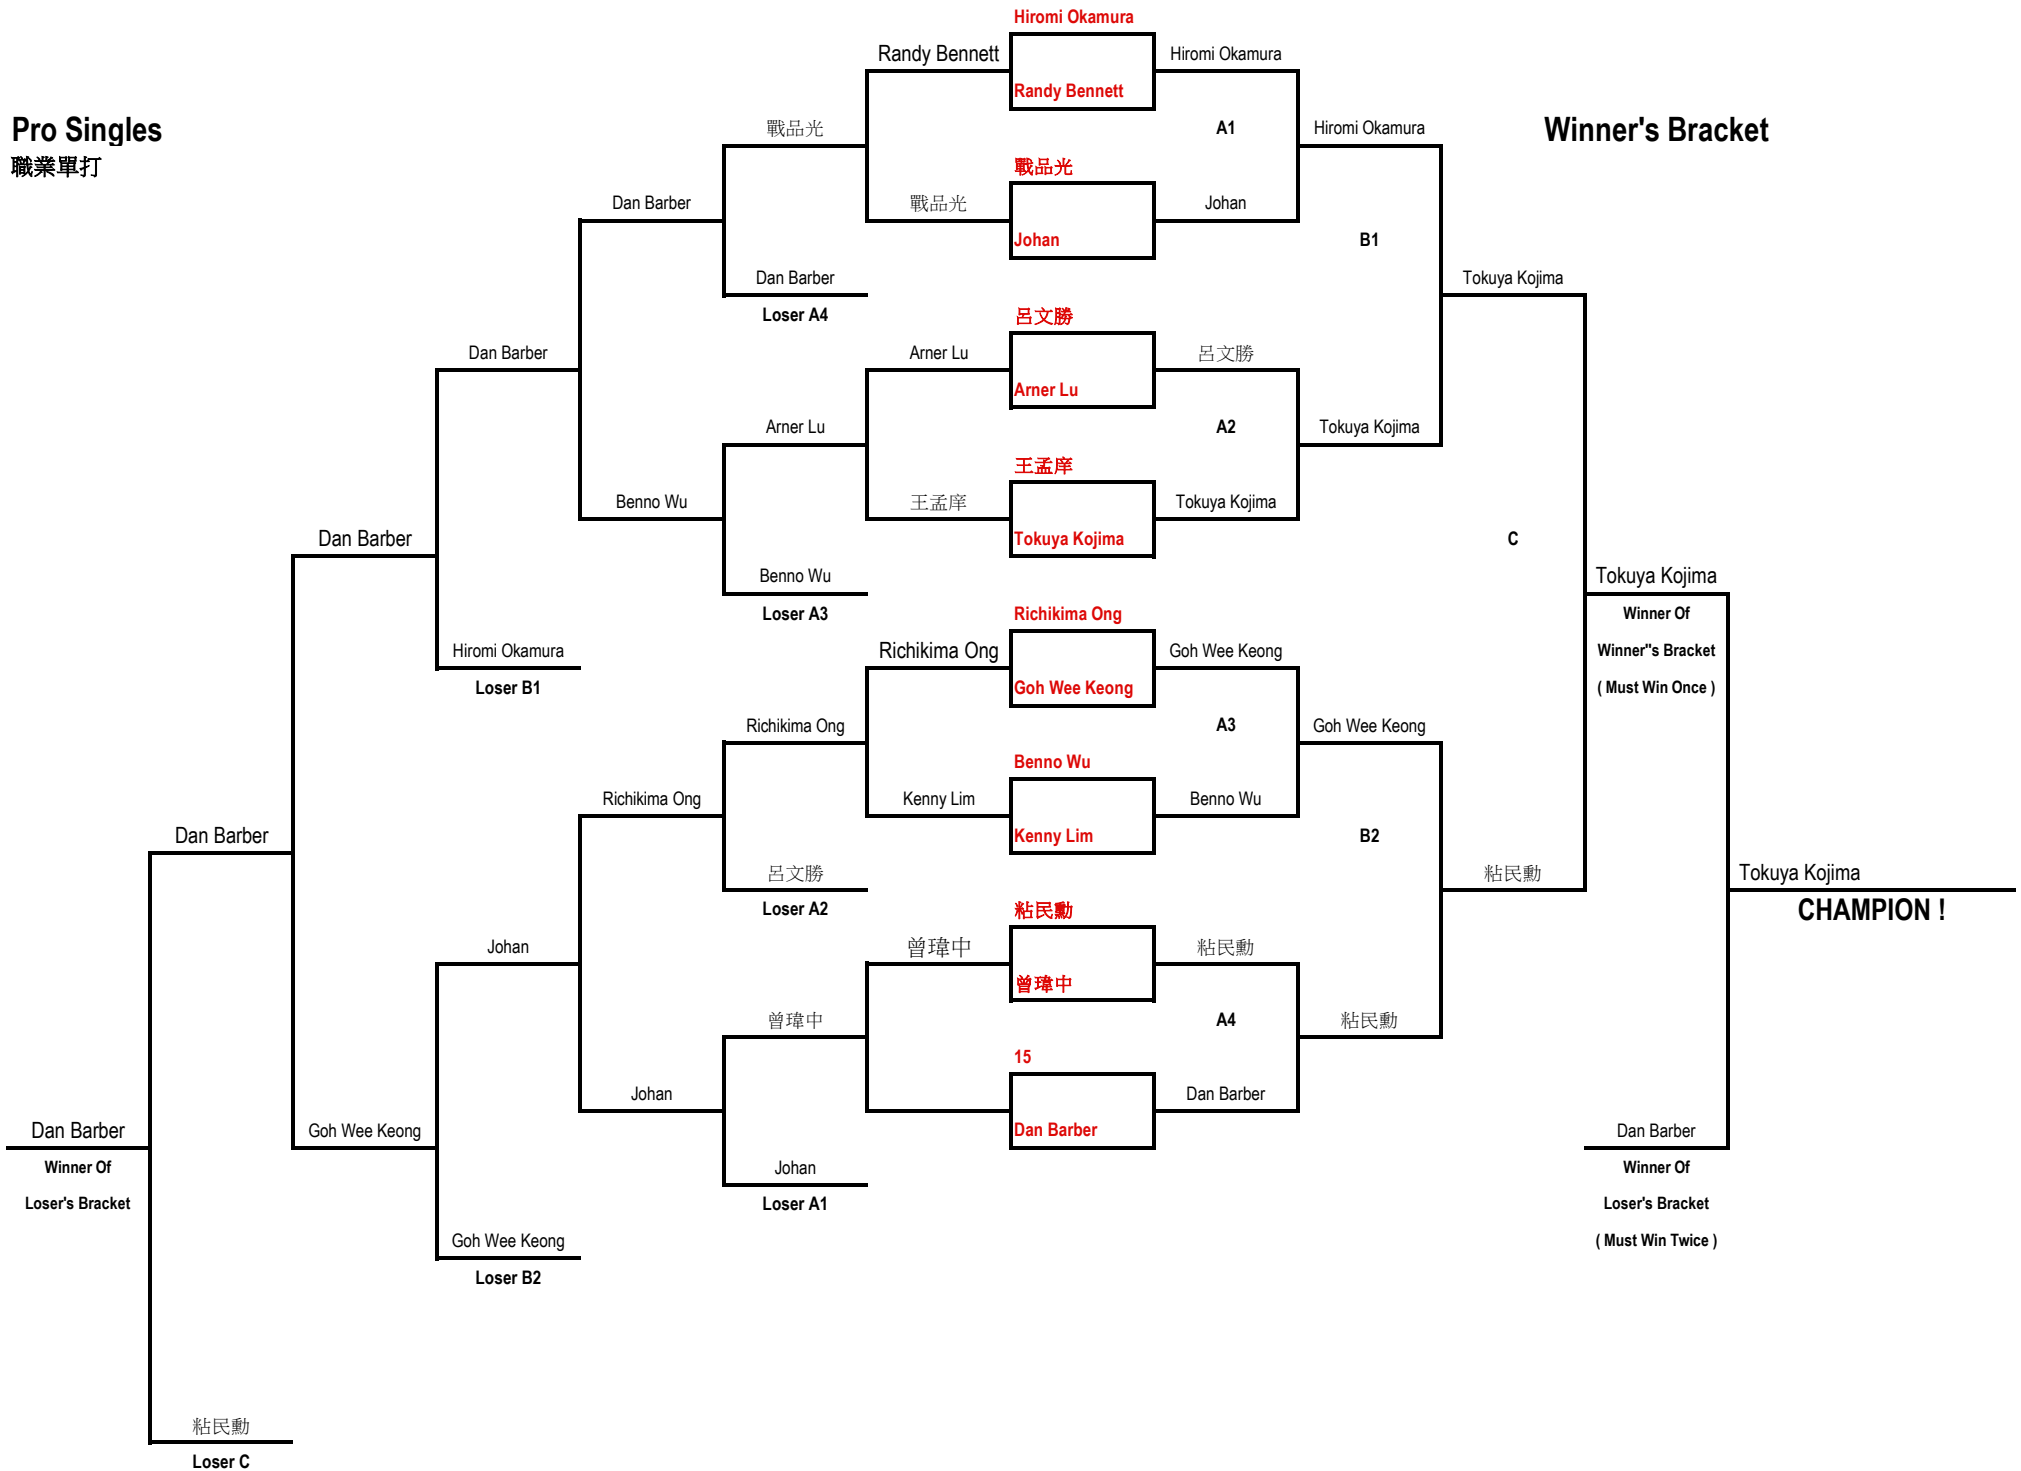

**Pro Singles**  
職業單打

**Winner's Bracket**

**CHAMPION !**