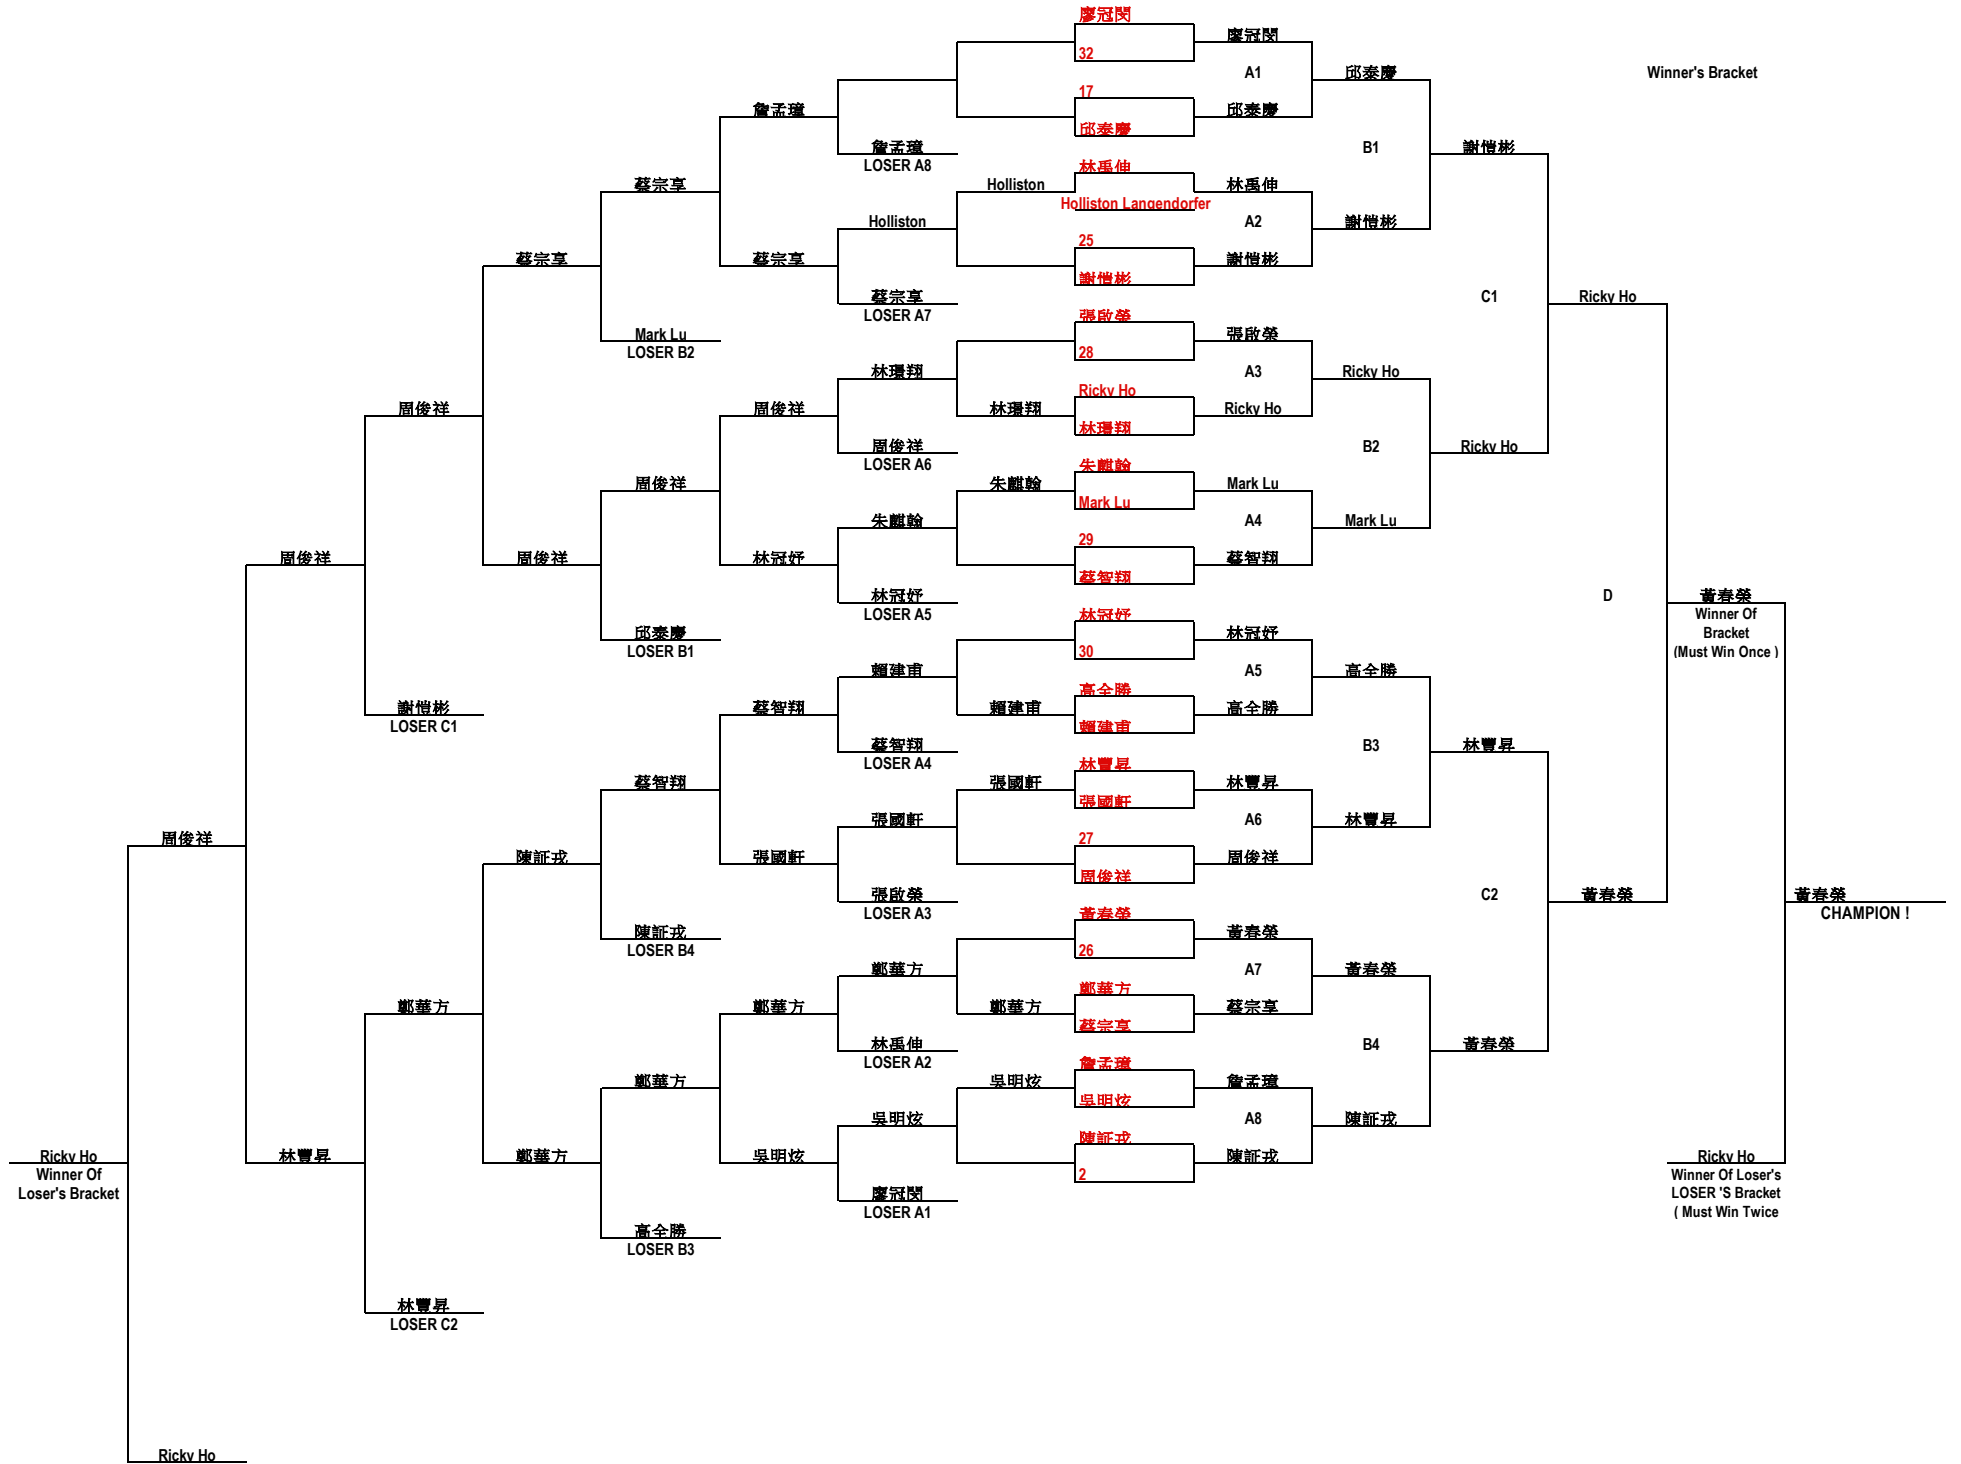

新手單打 Newbie Singles

LOSER D